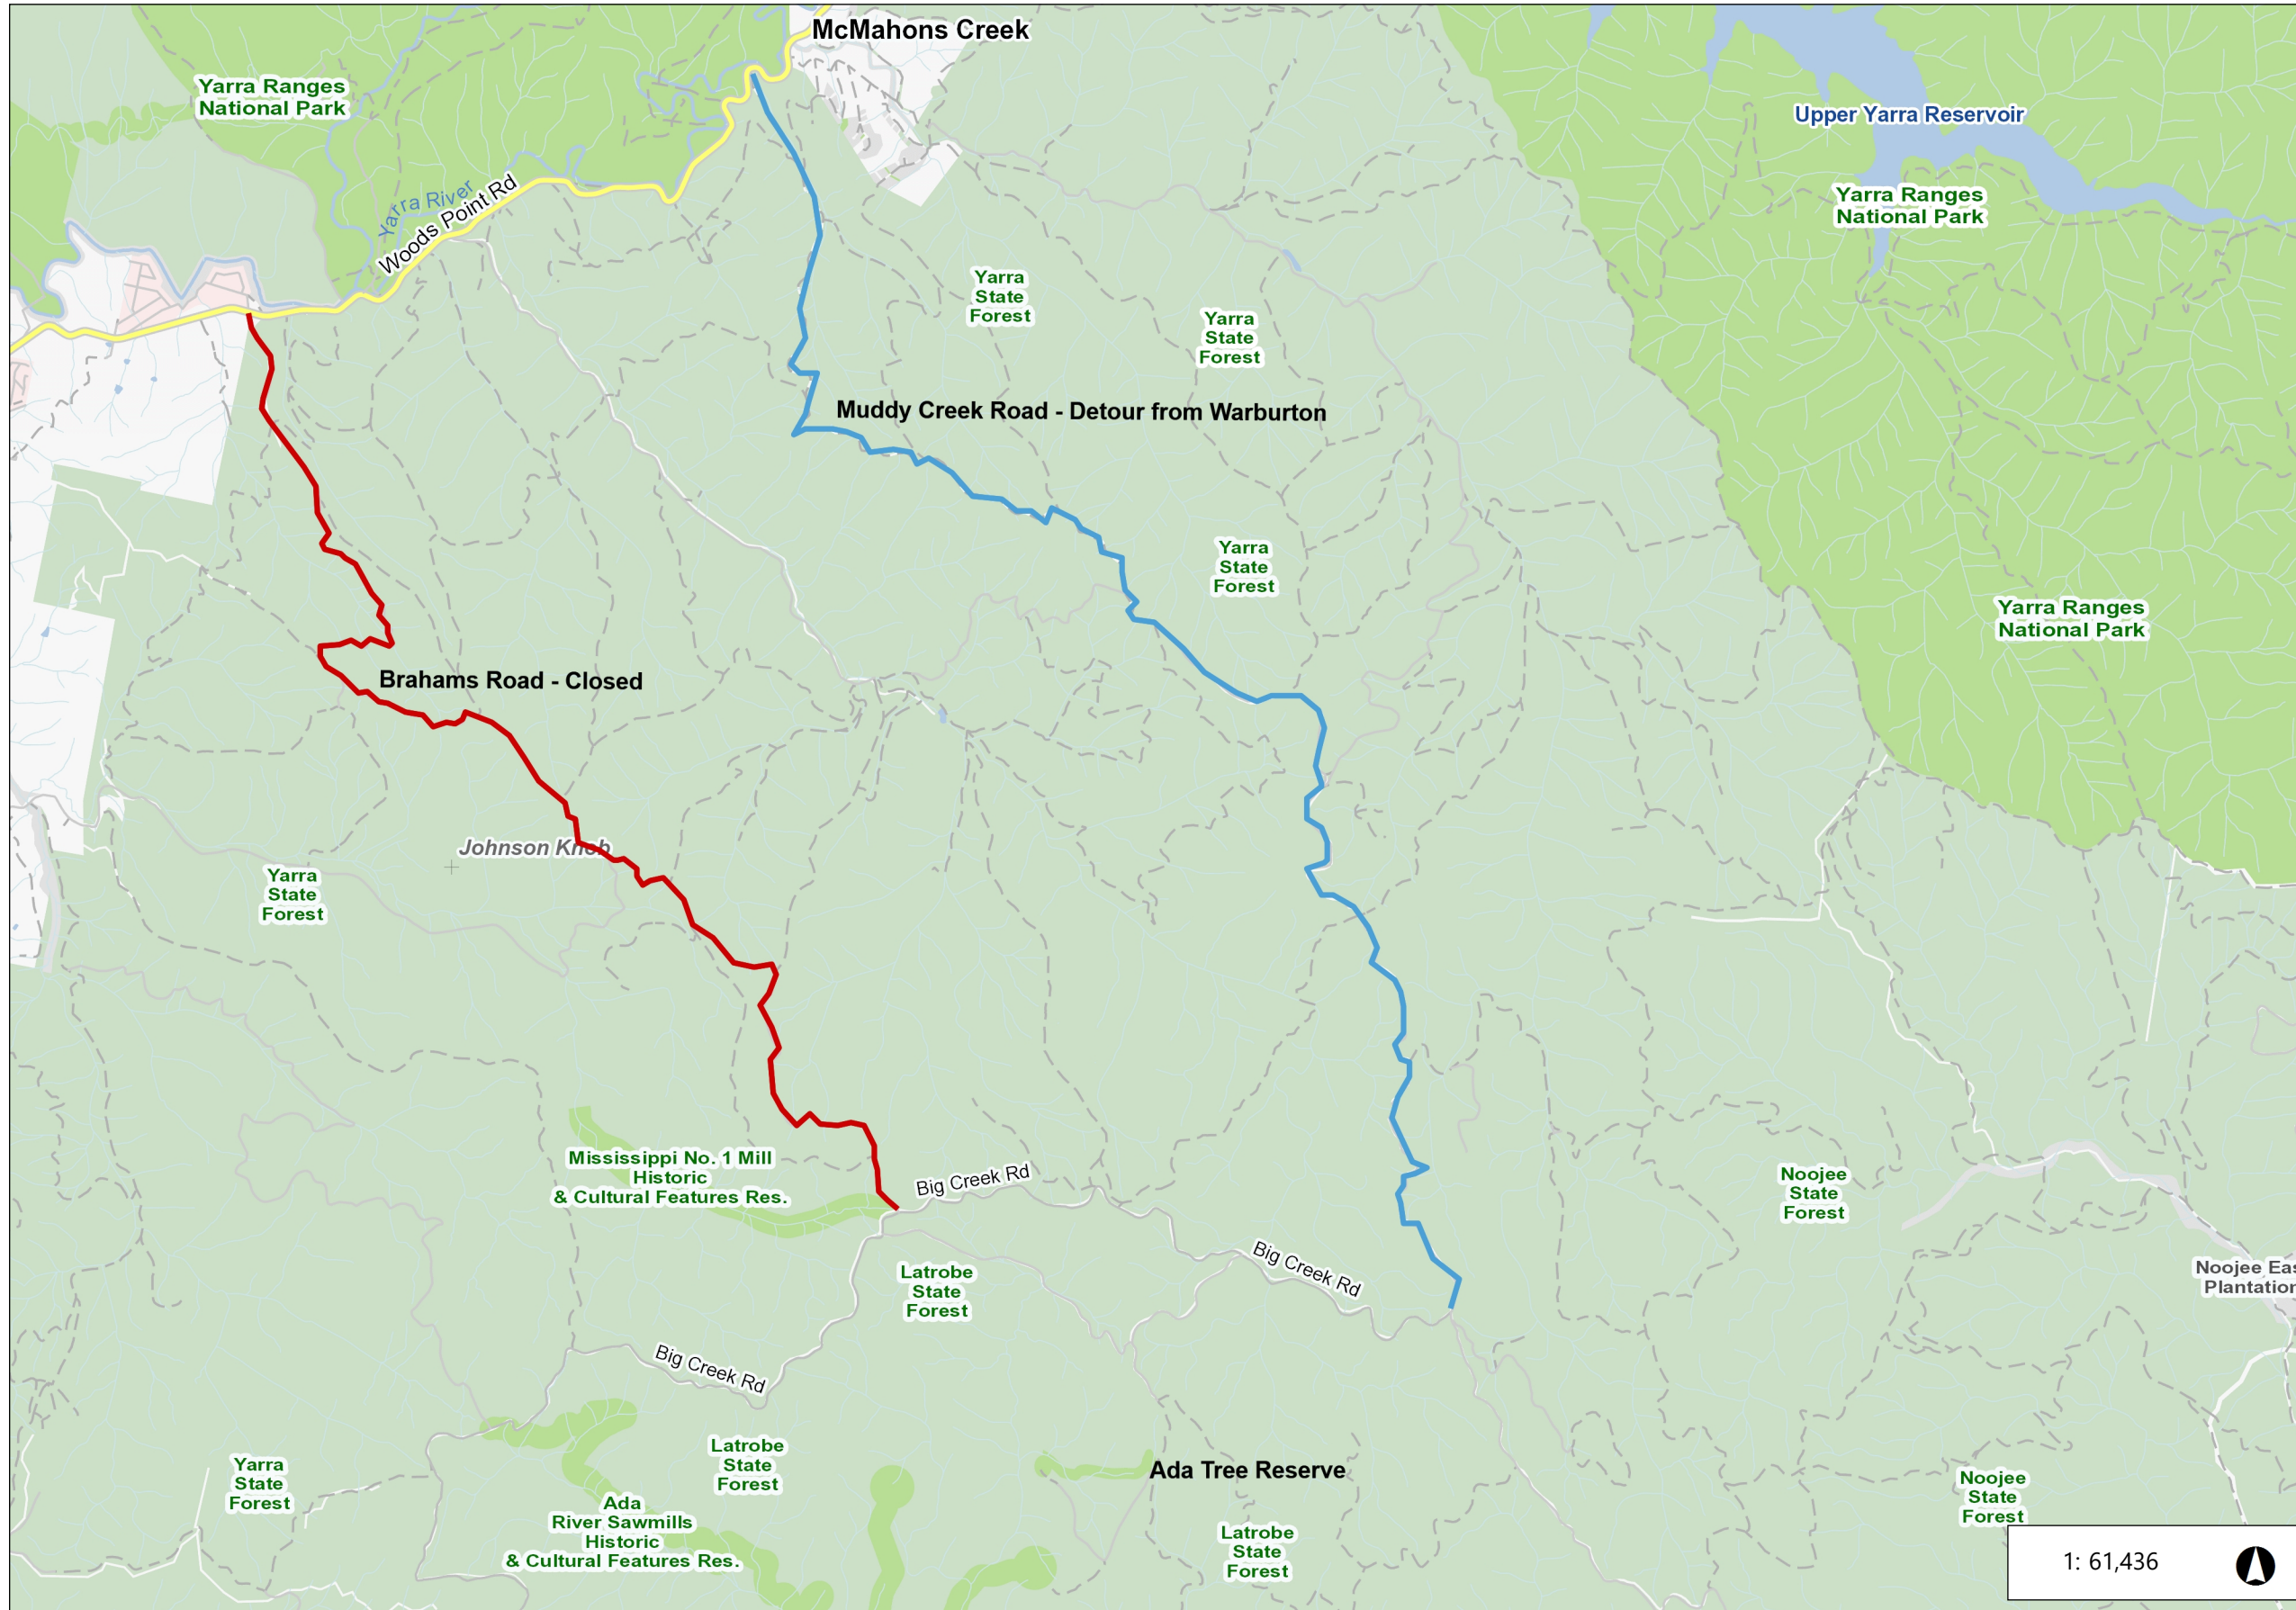

Brahams Road Detour

Legend

Map Created on **05-Jun-2018**

1: 61,436 

Disclaimer: This map is a snapshot from Victorian Government data. This material may be of assistance to you but the State of Victoria does not guarantee is without flaw of any kind or is wholly appropriate for your particular purpose and therefore disclaims all liability for error, loss or damage which may arise from reliance upon it. All persons accessing this information should make the appropriate enquiries to access the currency of data.